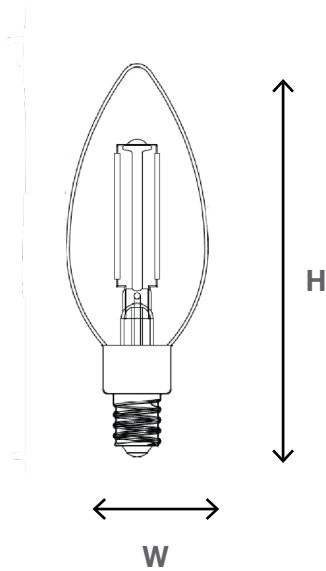

## ORDERING INFORMATION

SOURCE	WATTAGE	LAMP TYPE	CCT
L = LED	4 = 4W	CDL= Candelabra	27 = 2700K

**SPECIFICATIONS**

CATALOG #	WATTS	CCT	LUMENS	CRI	VOLTAGE
L04CDL2700KFILV2	4W	2700K	300	≥90	120

**DIMENSIONS**

**PRODUCT**

**PACKAGING**

CATALOG #	H	W
L04CDL2700KFILV2	3.86"	1.38"

CATALOG #	L	W	H	CASE QTY	GROSS WT
L04CDL2700KFILV2	10"	10"	9.7"	50	3.6 lbs

**5-Year Limited Warranty**

If this filament lamp fails to operate for a 5-year period under normal consumer use (6 hours/day, 7 days/week), from the date of purchase or distribution by an energy conservation program and has been properly installed, AM Conservation will replace the lamp free of charge.